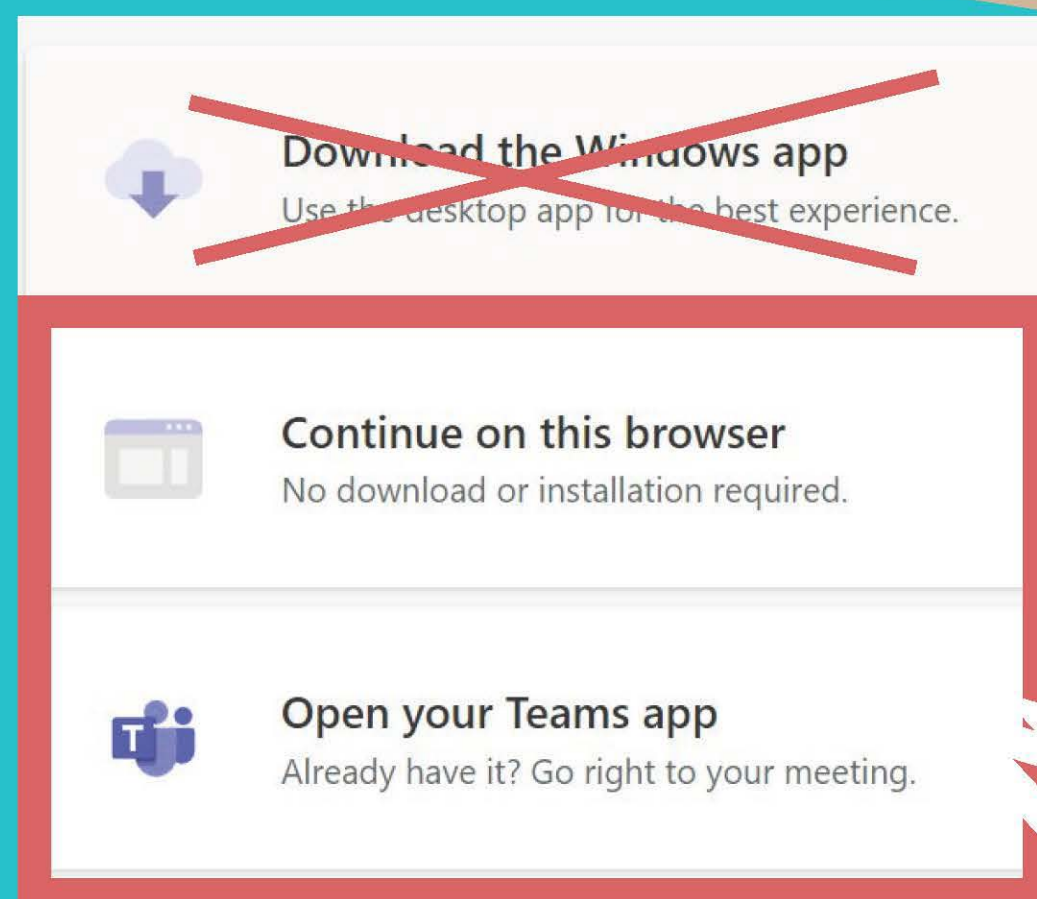

TEAMS

Join your teacher in the virtual classroom.

- Your teacher will share a link through your Schoology course.
- After clicking the link, you will choose how you want to join.
- Choose "Open Teams App" if you have an iPad or just picked up your BPS laptop.
- Choose "Continue on this browser" if your laptop doesn't have Teams yet.
- Lastly, choose your audio/ visual settings.