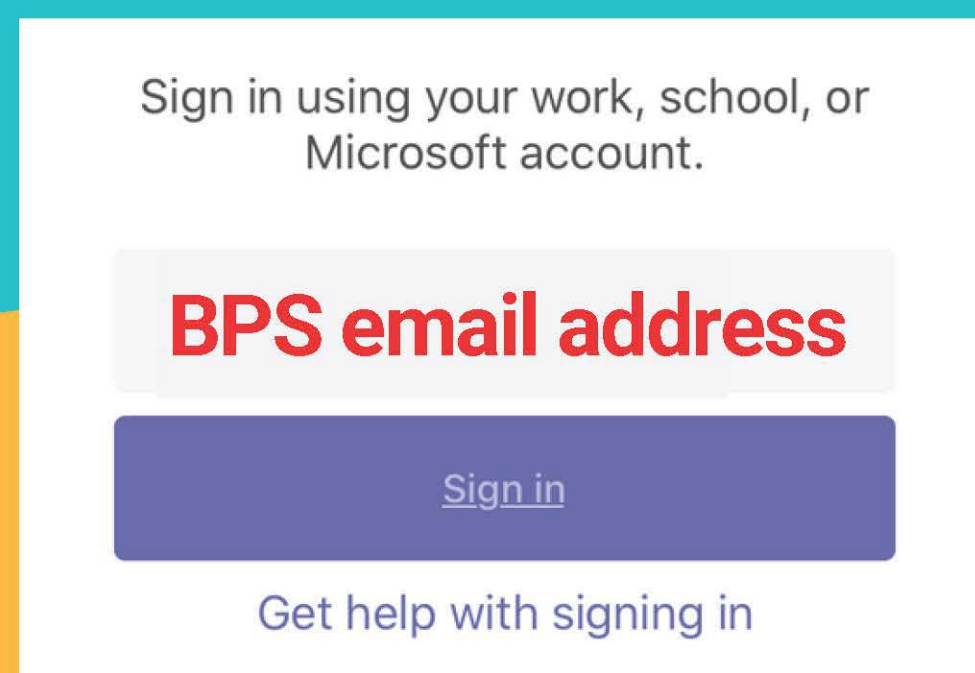

TEAMS

Join your teacher in the virtual classroom.

- Your teacher will share a link through your Schoology course.
- After clicking the link, you will choose how you want to join.
- Choose "Open Teams App" if you have an iPad or just picked up your BPS laptop.
- Choose "Continue on this browser" if your laptop doesn't have Teams yet.
- Lastly, choose your audio/ visual settings.