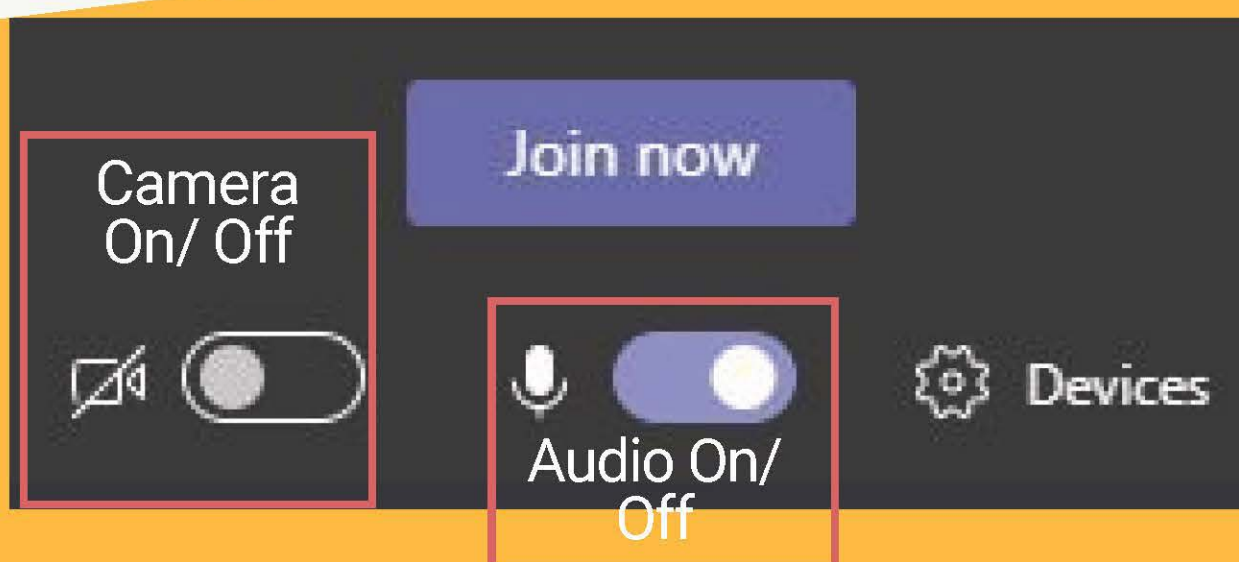

<https://vimeo.com/601253032>

TEAMS

Join your teacher in the virtual classroom.

- Your teacher will share a link through your Schoology course.
- After clicking the link, you will choose how you want to join.
- Choose "Open Teams App" if you have an iPad or just picked up your BPS laptop.
- Choose "Continue on this browser" if your laptop doesn't have Teams yet.
- Lastly, choose your audio/ visual settings.